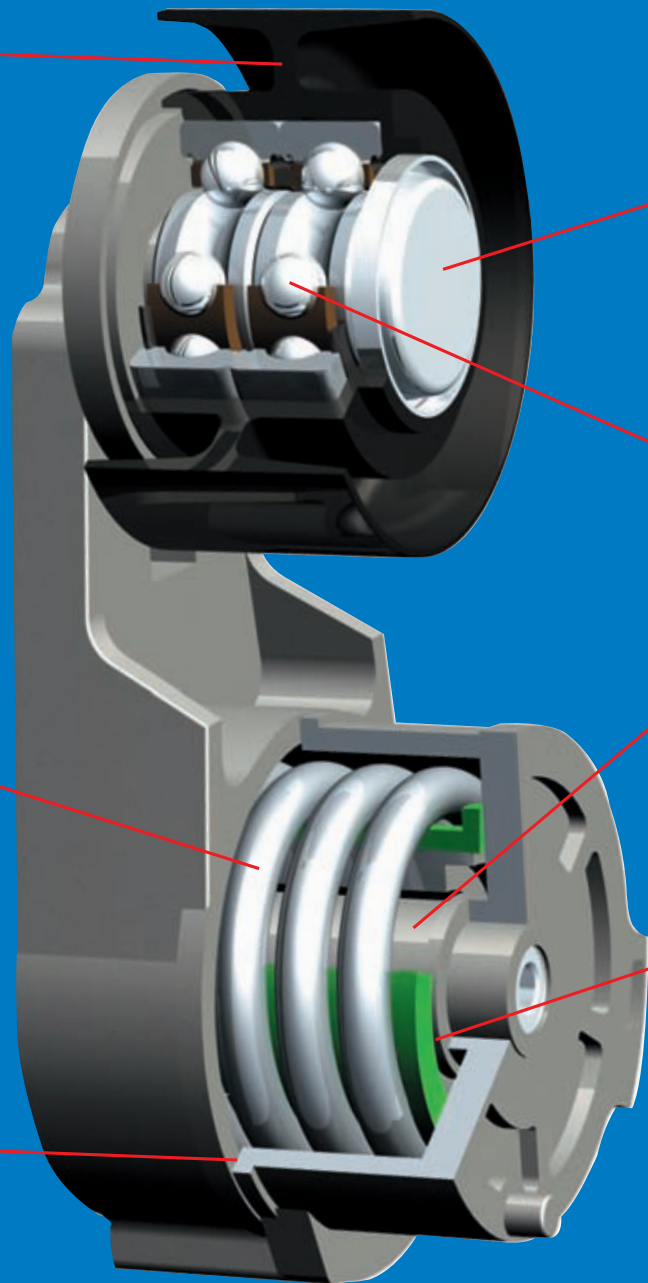

Improved design for critical applications

Forged steel pulley:
Stronger pulley, minimises
the risk of dislocation of
the belt from the pulley

Sealing caps: Prevents
contamination of the
bearings and extends
life of the tensioner

Tandem 6303 bearings:
Withstands higher load capacity
and ensures longer bearing life

Patented round wire spring:
Better tensioner control and
increased service life of the
whole system

22-25 mm pivot shaft:
Largest pivot shaft diameter
on the truck market for a
stable fit

Patented nose ring technology:
Reduces system vibration, leading
to smoother operation and
extended life of the tensioner

Labyrinth seal: Prevents
contamination of the spring
and extends life of the tensioner

- Increased life span for the complete auxiliary drive system.
- The improved automatic tensioner lasts up to two times longer than competitors'.
- SKF covers the seven largest truck brands in Europe:
  DAF, Iveco, MAN, Mercedes-Benz, Renault, Scania and Volvo.